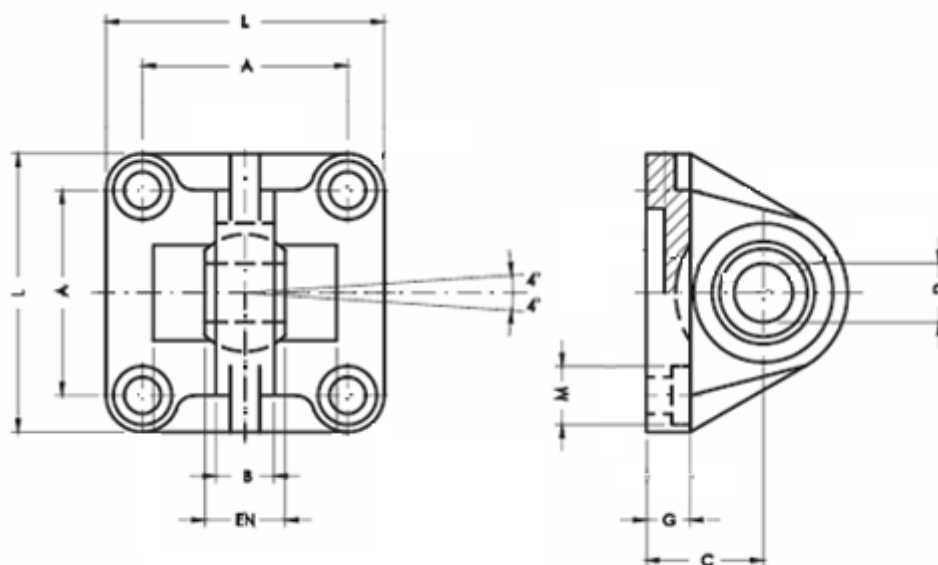

Data Sheet

Article number: 587005380

Description: Barrow male hinge DIN648K, 0053/80
for 80 mm cylinder

Measures

A	= 72.0	M = 18
B	= 18.0	
C	= 36	
Cylinder size	= 80	
D	= 20	
EN	= 25	
G	= 14	
L	= 95	